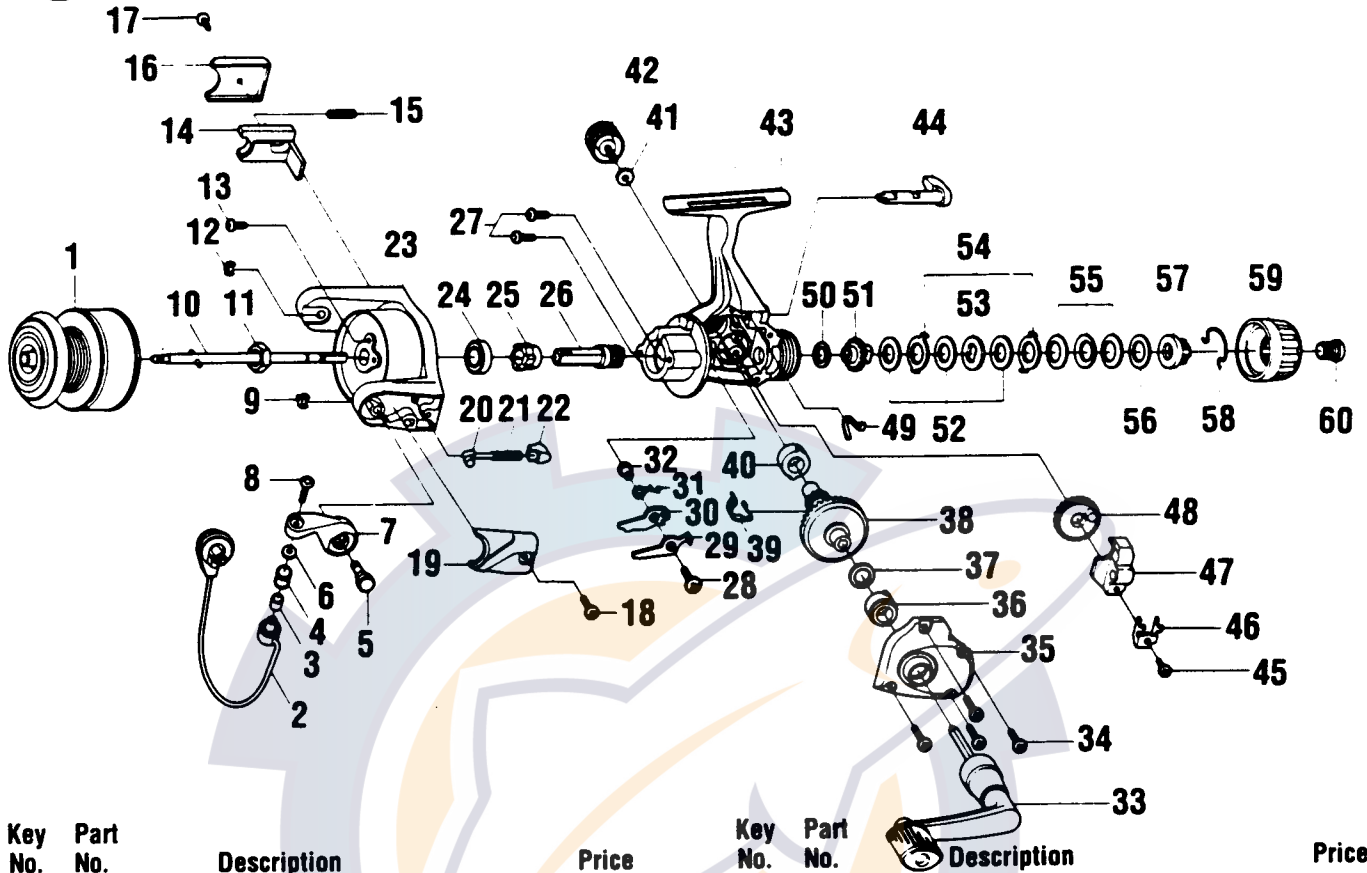

QUANTUM XG3

Key No.	Part No.	Description	Price	Key No.	Part No.	Description	Price
1	JU321-24	Spool Assembly	10.15	31	JU061-01	Anti-Reverse Pawl Spring	1.00
2	GU347-04	Bail Assembly	5.95	32	GU091-02	Anti-Reverse Pawl Post	.70
3	MT016-02	Line Roller Bushing	.75	33	GU318-34	Handle Assembly	5.15
4	MT004-01	Line Roller	1.20	34	JU057-01	Body Cover Screw	.60
5	GU051-04	Arm Lever Pin	.55	35	JU023-10	Body Cover	2.35
6	GU105-07	Line Roller Washer	.15	36	JU027-01	Gear Shaft Bushing	1.55
7	NU007-01	Arm Lever	.90	37	GU105-13	Adjustment Washr	.62
8	KQ108-01	Line Slider Screw	.30	38	JU012-01	Drive Gear	3.35
9	KQ034-01	E-Clip	.15	39	JU086-01	Silent Cam	1.10
10	JU315-01	Main Shaft Assembly	1.75	40	JU027-01	Gear Shaft Bushing	1.55
11	GU006-02	Rotor Nut	.80	41	GU105-01	Handle Screw Washer	.10
12	KQ034-01	E-Clip	.15	42	GU073-01	Handle Screw	.60
13	GU077-04	Rotor Nut Lock Screw	.15	43	JU001-10	Body	10.05
14	JU019-01	Kick Lever	1.00	44	GU090-01	Anti-Reverse Lever	1.45
15	KQ049-06	Kick Lever Spring	.25	45	JU100-01	Oscillator Retainer Screw	.25
16	JU046-01	Kick Lever Cover	.75	46	JU078-01	Oscillator Slide Retainer	.30
17	GU077-02	Kick Lever Cover Scrw	.15	47	JU025-01	Oscillator Slider	1.75
18	GU077-02	Arm Lever Cover Screw	.15	48	JU053-01	Oscillator Gear	1.75
19	NU087-01	Arm Lever Spring Cover	.75	49	GU089-01	Anti-Reverse Lever Spring	.50
20	QL031-01	Arm Lever Spring Pin	.75	50	GU105-32	Drag Friction Washer	.77
21	KQ049-02	Arm Lever Spring	.85	51	JU075-01	Drag Click Gear	1.25
22	QL020-01	Arm Lever Spring Holder	.30	52	GU105-33	Drag Washer "B"	.88
23	JU009-13	Rotor	3.70	53	JU080-01	Drag Washer "D"	1.00
24	AQ028-06	Ball Bearing	6.10	54	JU081-01	Drag Washer "A"	1.00
25	JU060-01	Anti-Reverse Ratchet	2.35	55	JU043-01	Drag Spring	1.30
26	JU011-01	Pinion Gear	2.30	56	GU105-19	Drag Washer	.93
27	JU077-01	Bearing Screw	.60	57	JU066-01	Drag Nut	1.25
28	GU077-05	Anti-Reverse Pawl Screw	.15	58	JU083-01	Drag Click Spring	1.85
29	JU063-01	Anti-Reverse Pawl "A" (Cntr)	.95	59	JU032-01	Drag Knob	1.50
30	JU074-01	Anti-Reverse Pawl "B" (On)	.95	60	JU101-01	Drag Knob Screw	1.25